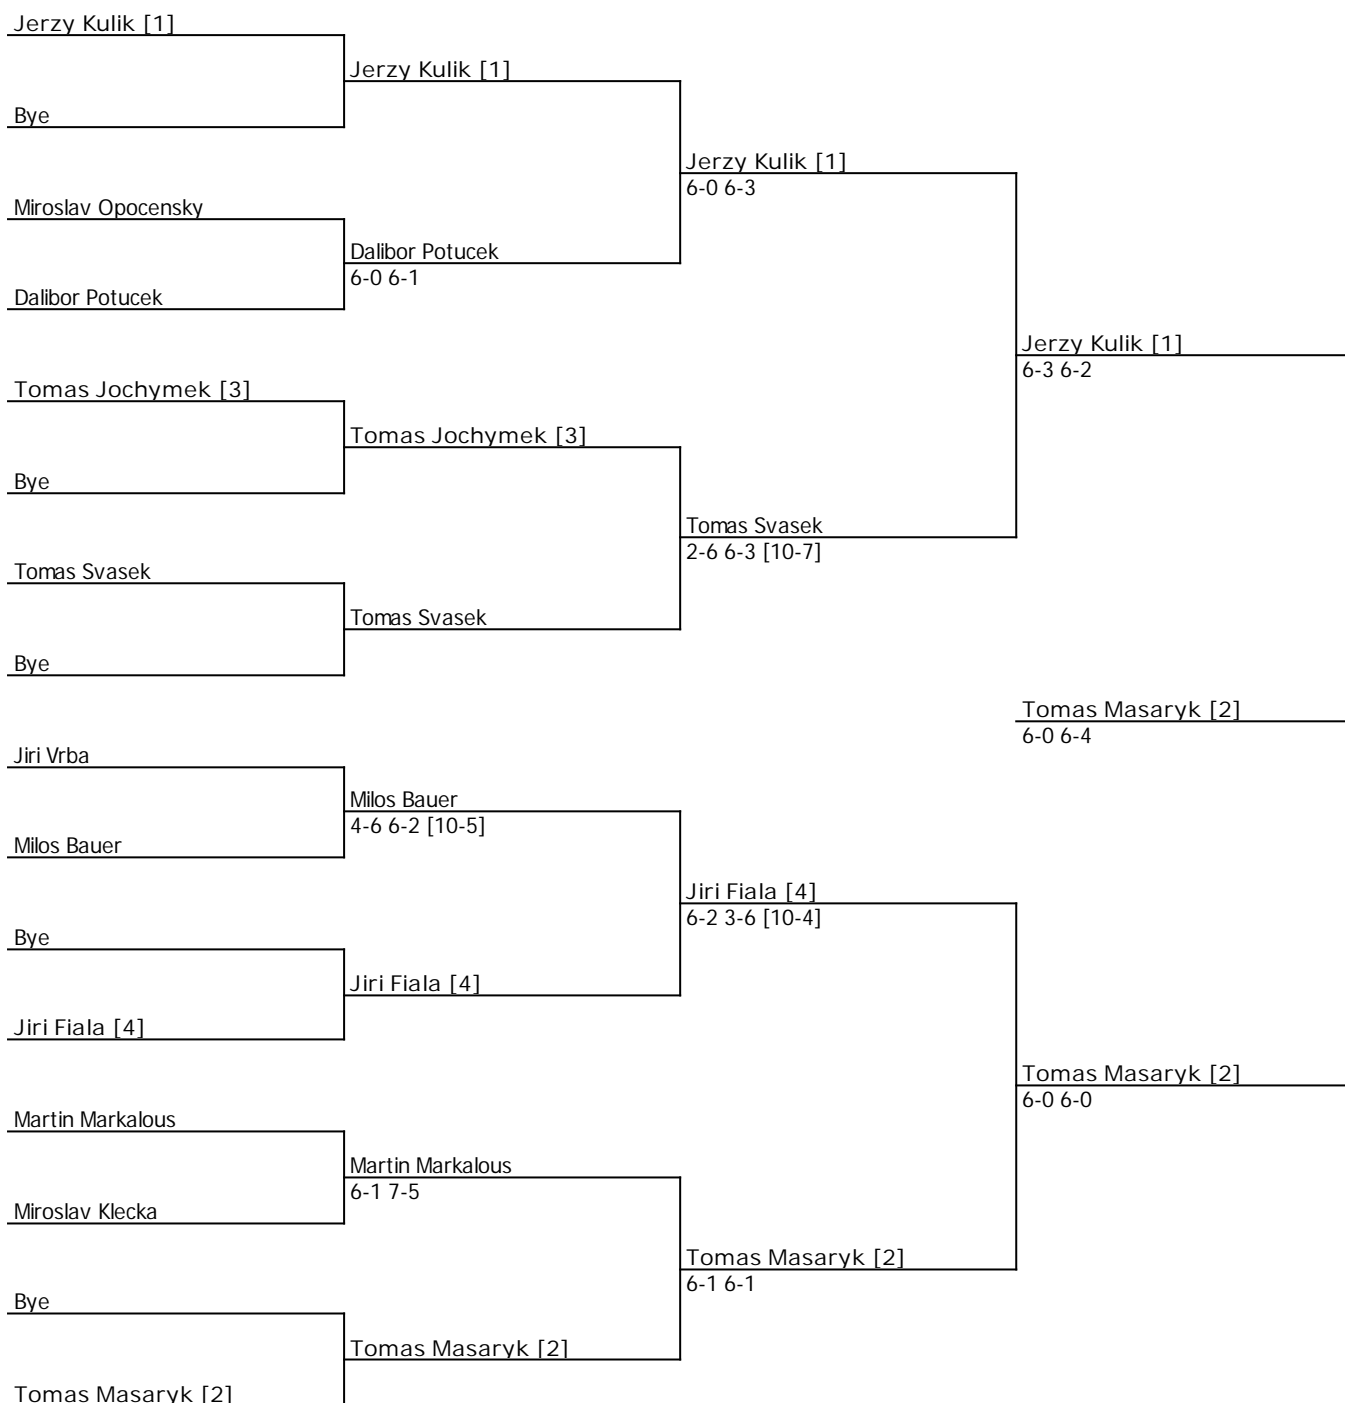

	# Seeded Players	# Alternates	Replacing	Draw date/time:
	1 Kamil Fabisiak			Last Direct Acceptance
	2 Martin Legner			Player representatives
	3 Steffen Sommerfeld			Signature
	4 Joseph Riegler			Ivan Vyvadil
	5 Massimiliano Banci			
	6 Jerzy Kulik			
	7 Michal Stefanu			
	8 Harald Pfundner			

Round 1 Quarterfinals Semifinals Final